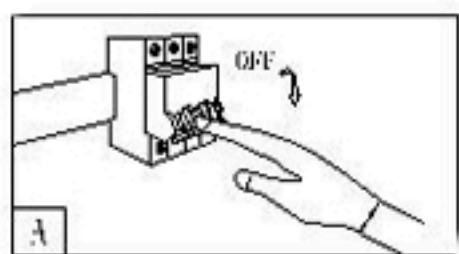

Наименование артикула: HOLLYWOOD SP12+6