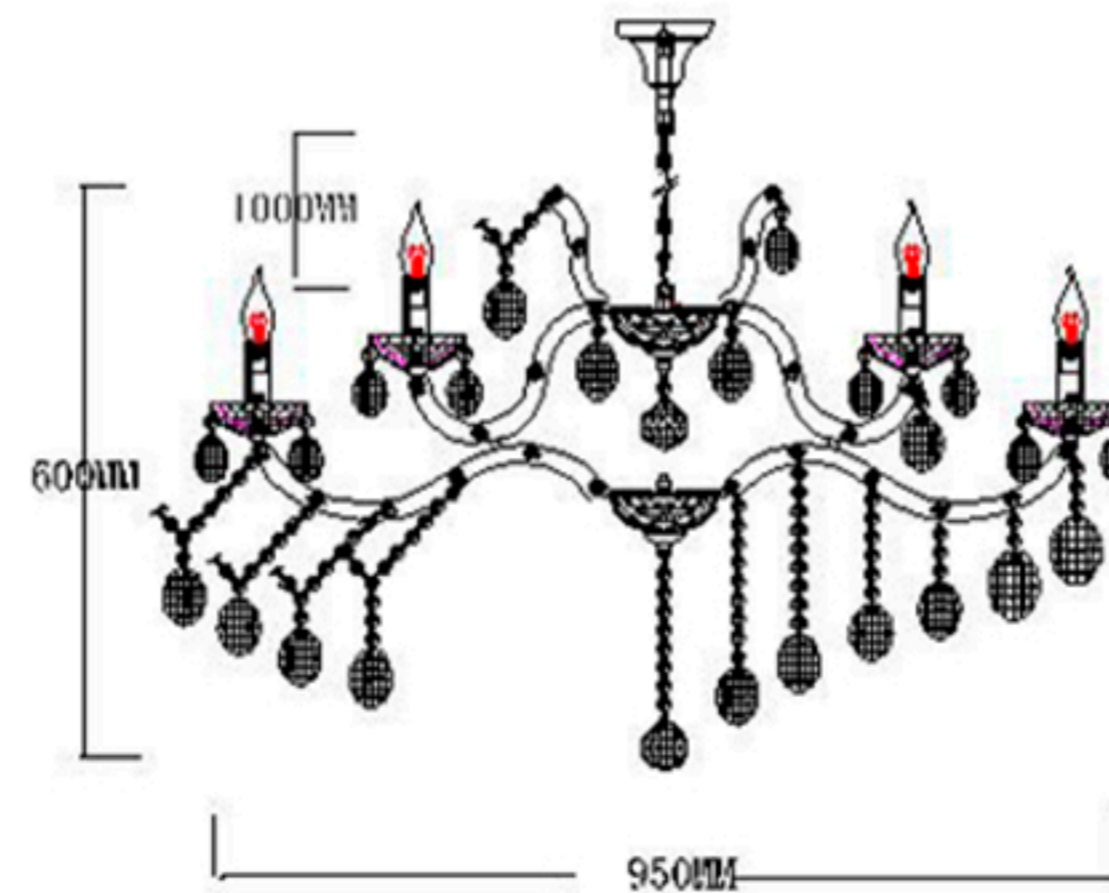

# Инструкция по сборке

In order to ensure safety use, please notice the following items:

- .Read and understand the whole Specification.
- .Suitable for the use of 220~240v and 50~60Hz.
- .Please wear gloves as installment and avoid rot on the surface of plating.
- .Must be installed on the fixed places and be checked annually.
- .Please turn off the lighting source by soft cloth as cleaning prohibited to use of rotted detergent.
- .Please connect with the local sales service center when there are any abnormality.

- 1: The explosion
- 2: Hangs Taiwan
- 3: Gasket, Nut
- 4: Bell, Derrick
- 5: Chain hoist
- 6: Lamp
- 7: Terminal
- 8: Screw
- 9: Side dish
- 10: Casing
- 11: E14 bulb
- 12: Crystal

## CEILING PAN SIZE

## FIXTURE SIZE:

Наименование артикула: HOLLYWOOD SP12+6