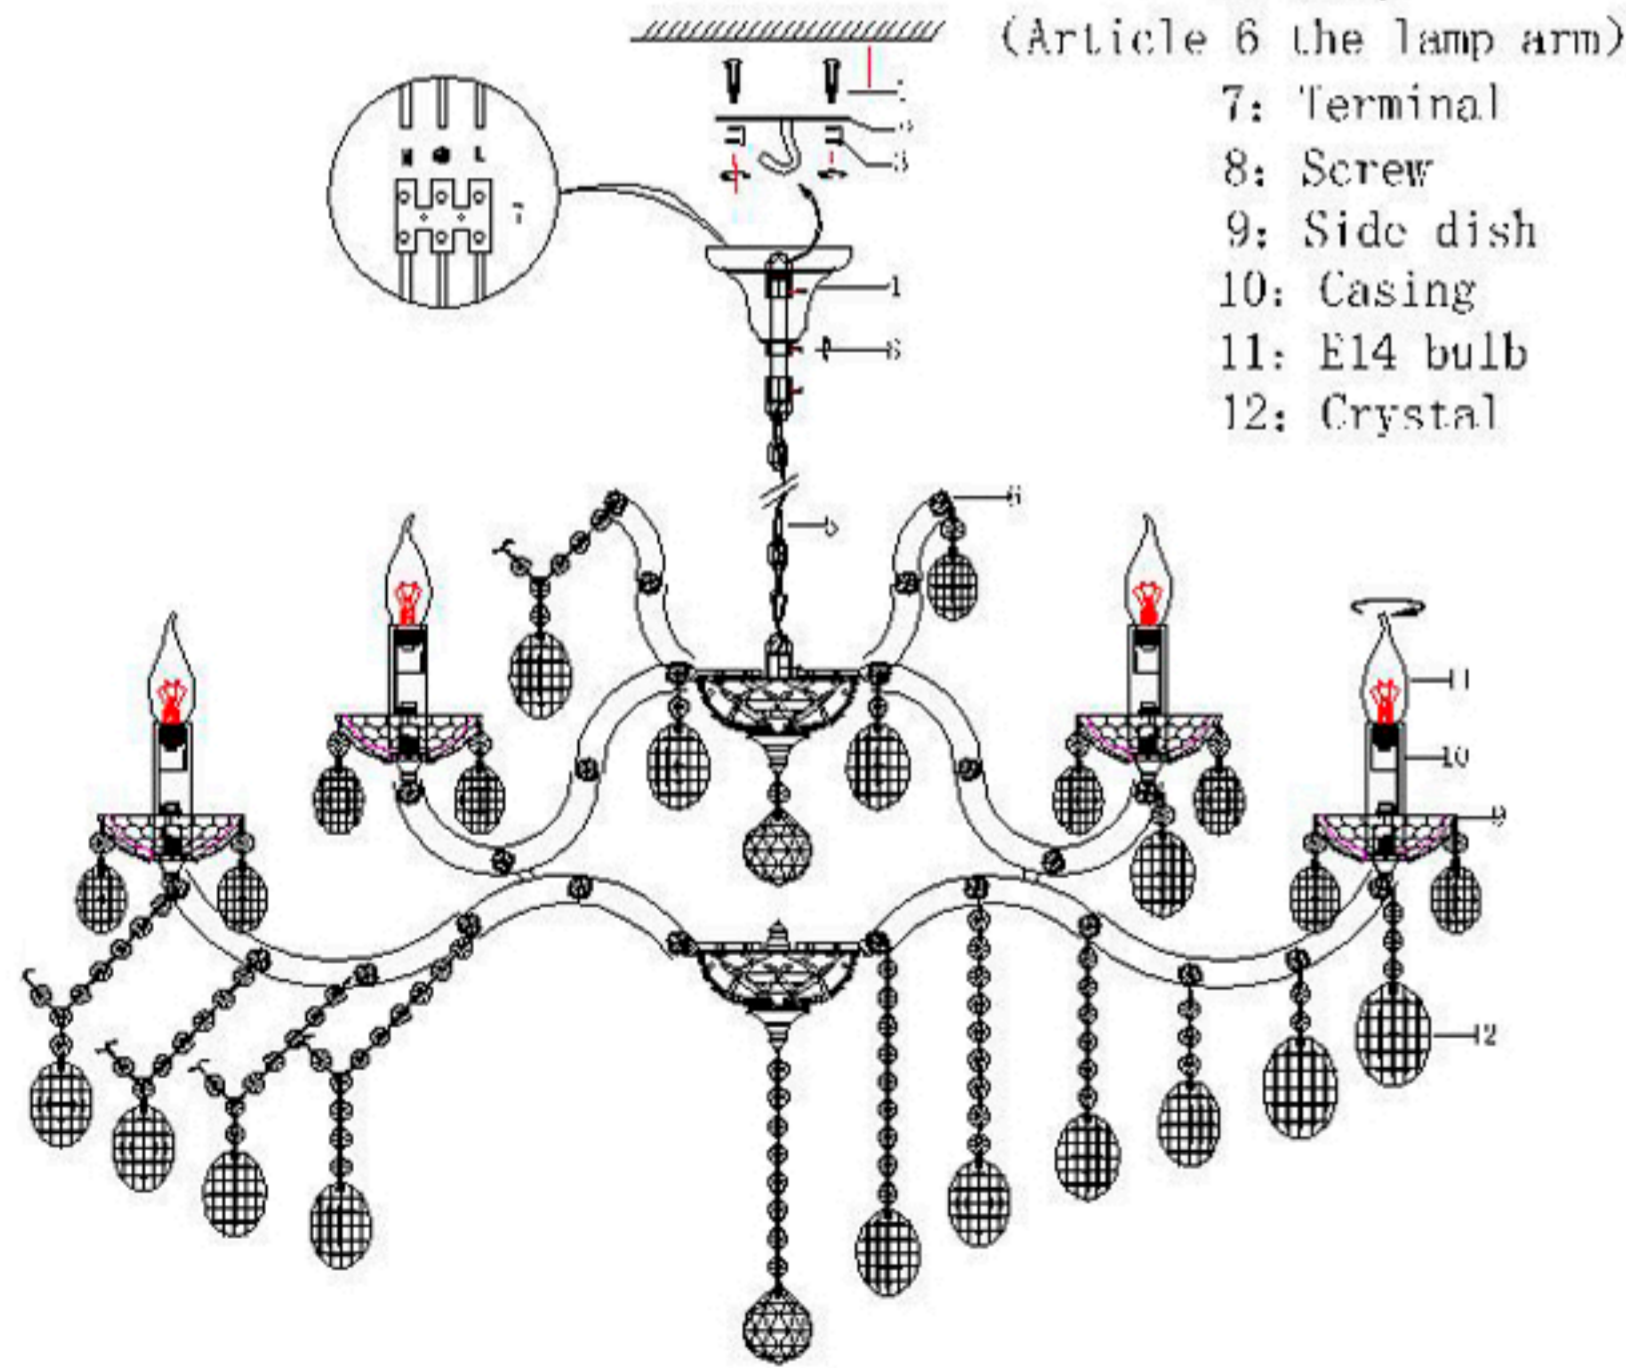

# Инструкция по сборке

In order to ensure safety use, please notice the following items:

- .Read and understand the whole Specification.
- .Suitable for the use of 220~240v and 50~60Hz.
- .Please wear gloves as installment and avoid rot on the surface of plating.
- .Must be installed on the fixed places and be checked annually.
- .Please turn off the lighting source by soft cloth as cleaning prohibited to use of rotted detergent.
- .Please connect with the local sales service center when there are any abnormality.

- 1: The explosion
- 2: Hangs Taiwan
- 3: Gasket, Nut
- 4: Bell, Derrick
- 5: Chain hoist
- 6: Lamp
- 7: Terminal
- 8: Screw
- 9: Side dish
- 10: Casing
- 11: E14 bulb
- 12: Crystal

## CEILING PAN SIZE

## FIXTURE SIZE:

Наименование артикула: HOLLYWOOD SP12+6