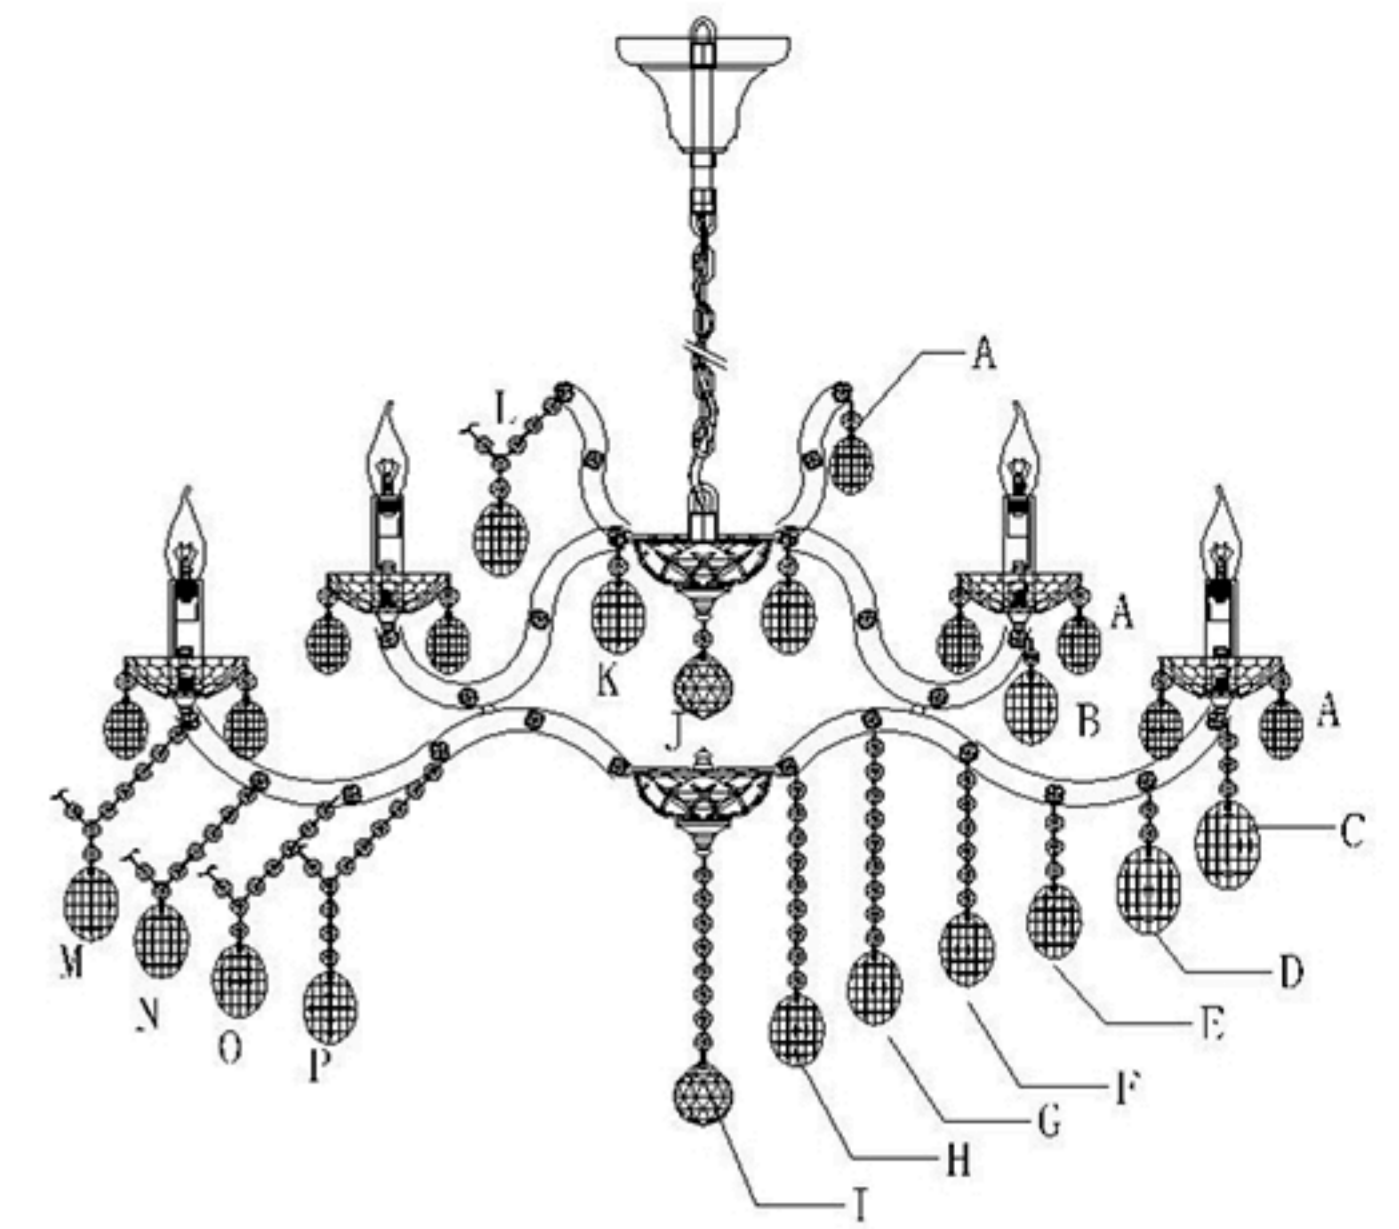

# Инструкция по сборке

In order to ensure safety use, please notice the following items:

- .Read and understand the whole Specification.
- .Suitable for the use of 220~240v and 50~60Hz.
- .Please wear gloves as installment and avoid rot on the surface of plating.
- .Must be installed on the fixed places and be checked annually.
- .Please turn off the lighting source by soft cloth as cleaning prohibited to use of rotted detergent.
- .Please connect with the local sales service center when there are any abnormality.

- 1: The explosion
- 2: Hangs Taiwan
- 3: Gasket, Nut
- 4: Bell, Derrick
- 5: Chain hoist
- 6: Lamp
- 7: Terminal
- 8: Screw
- 9: Side dish
- 10: Casing
- 11: E14 bulb
- 12: Crystal

## CEILING PAN SIZE

## FIXTURE SIZE:

Наименование артикула: HOLLYWOOD SP12+6