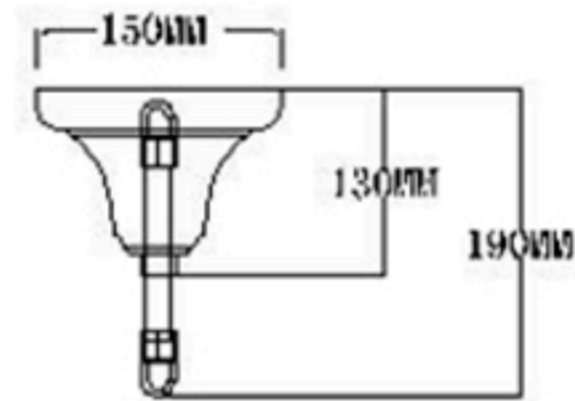

# Инструкция по сборке

In order to ensure safety use, please notice the following items:

- .Read and understand the whole Specification.
- .Suitable for the use of 220~240v and 50~60Hz.
- .Please wear gloves as installment and avoid rot on the surface of plating.
- .Must be installed on the fixed places and be checked annually.
- .Please turn off the lighting source by soft cloth as cleaning prohibited to use of rotted detergent.
- .Please connect with the local sales service center when there are any abnormality.

- 1: The explosion
- 2: Hangs Taiwan
- 3: Gasket, Nut
- 4: Bell, Derrick
- 5: Chain hoist
- 6: Lamp
- 7: Terminal
- 8: Screw
- 9: Side dish
- 10: Casing
- 11: E14 bulb
- 12: Crystal

## CEILING PAN SIZE

## FIXTURE SIZE:

Наименование артикула: HOLLYWOOD SP12+6