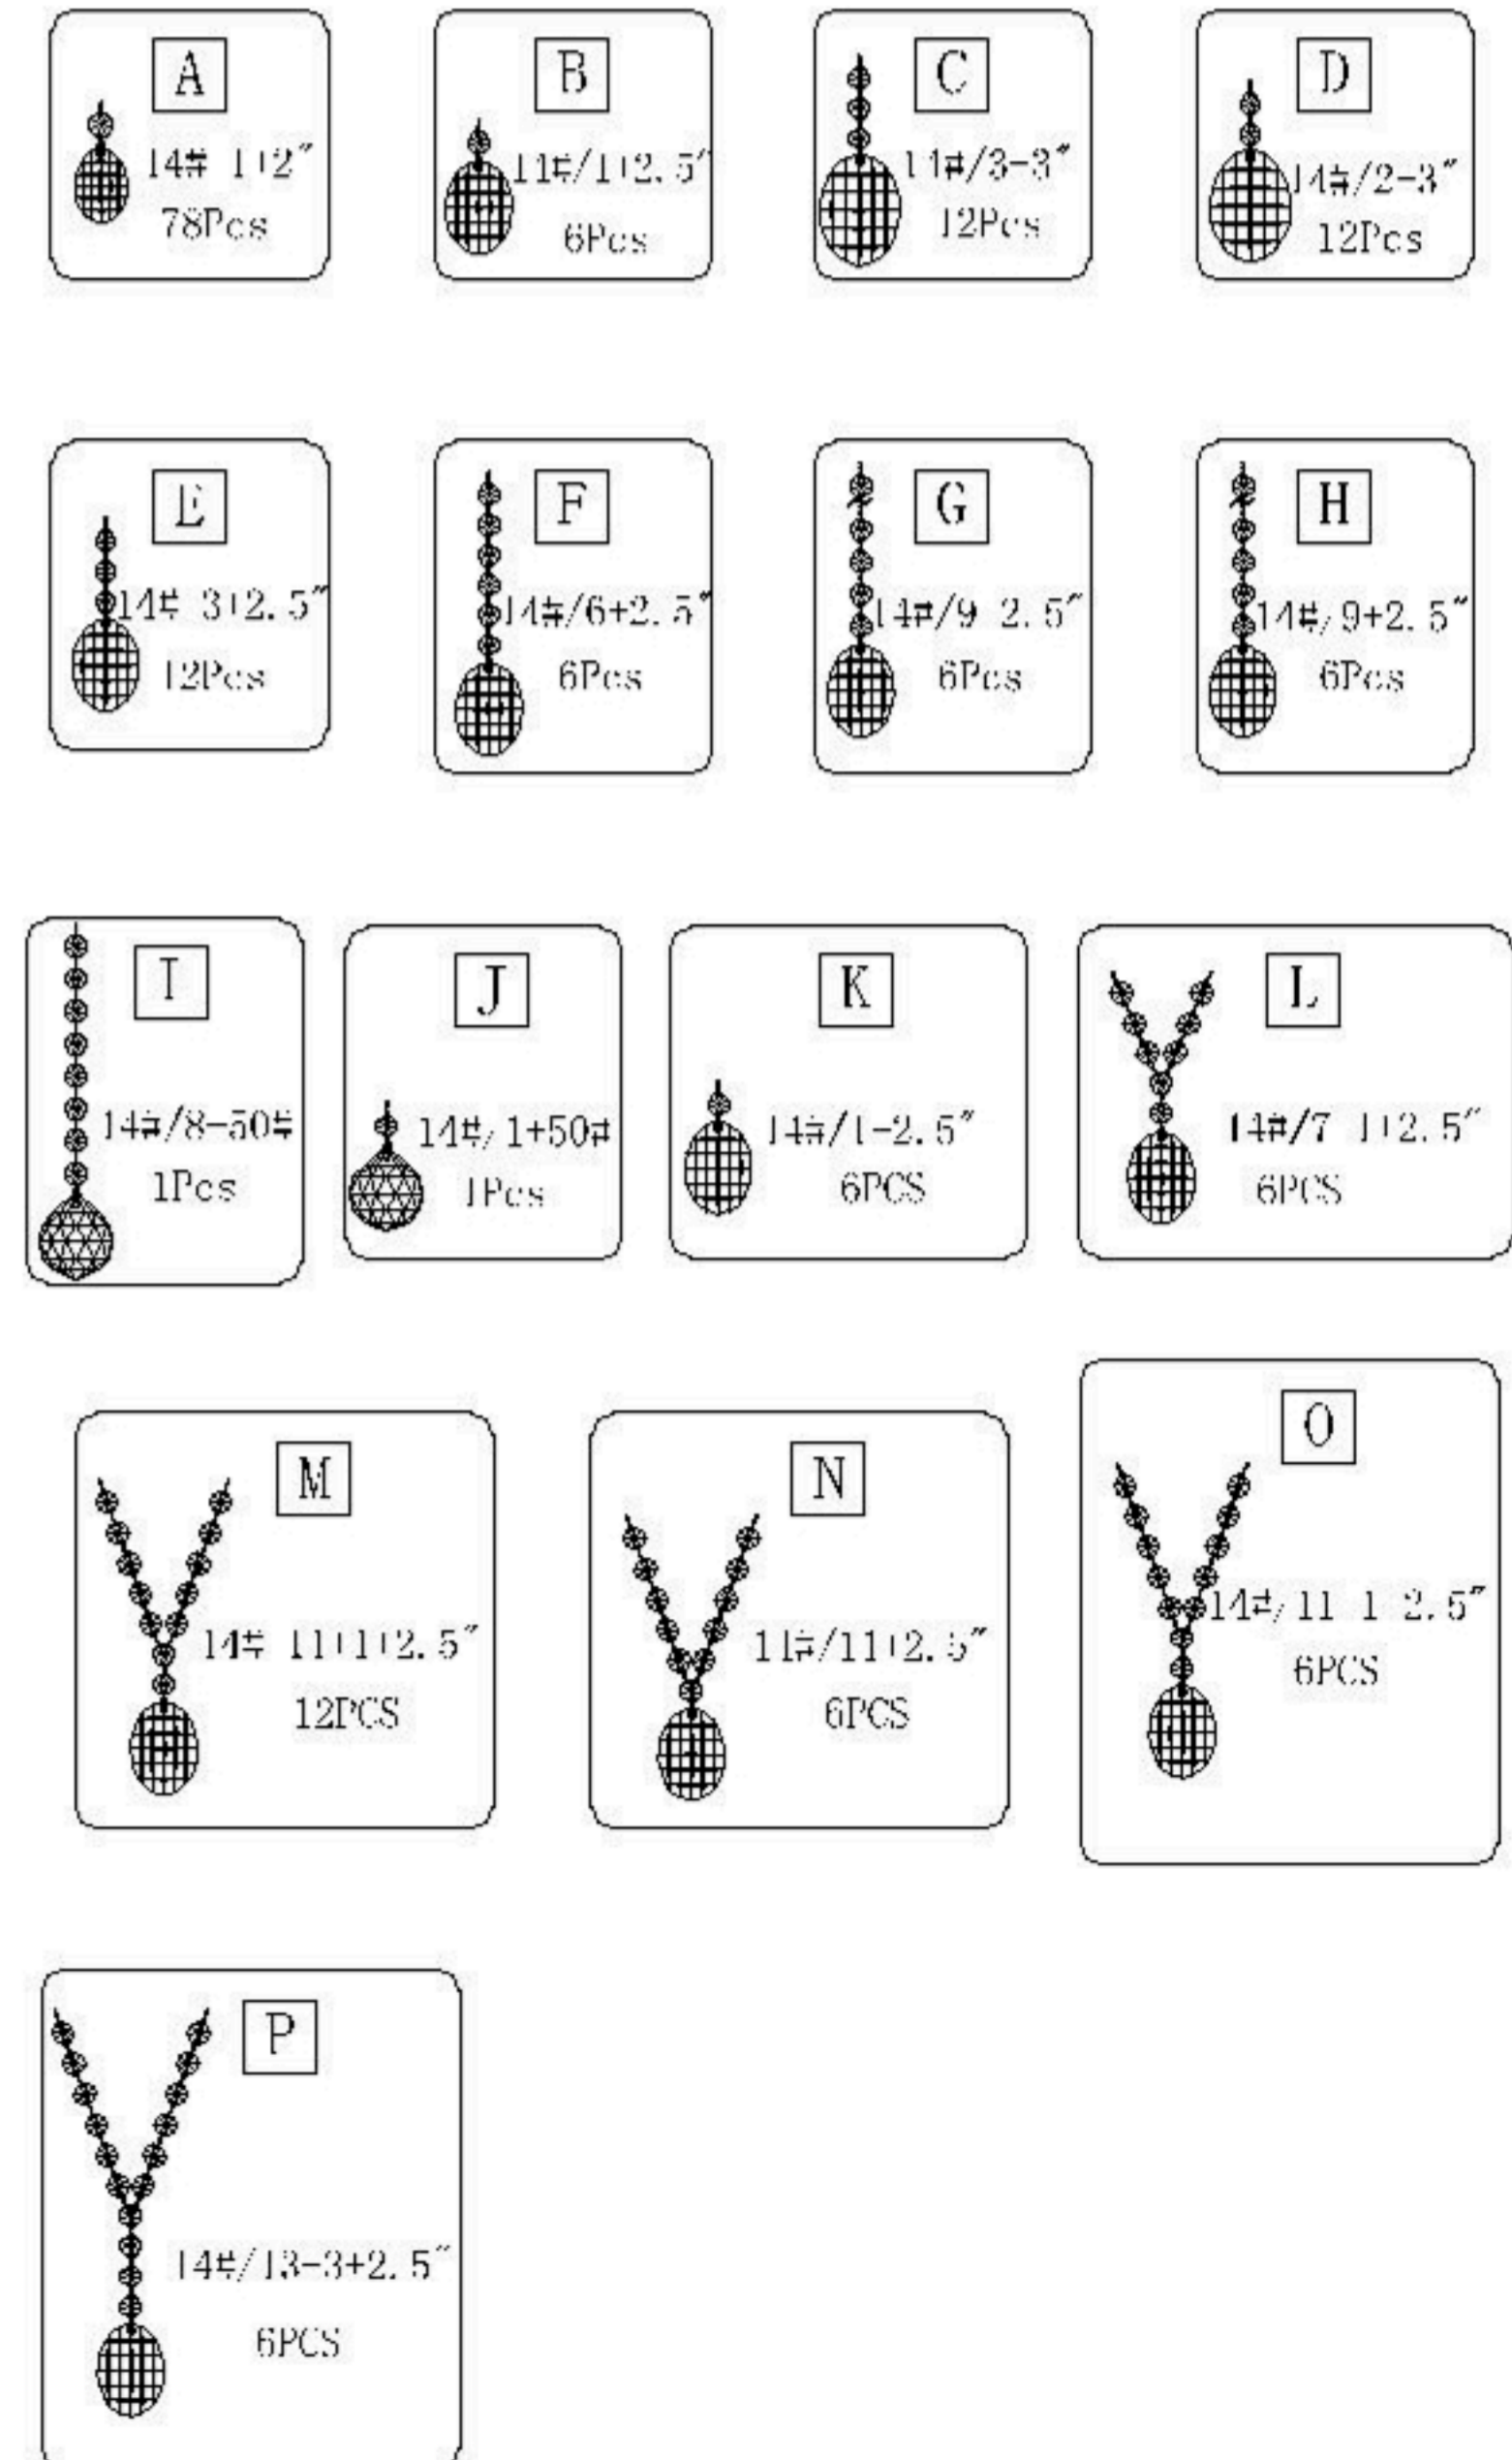

# Инструкция по сборке

In order to ensure safety use, please notice the following items:

- .Read and understand the whole Specification.
- .Suitable for the use of 220~240v and 50~60Hz.
- .Please wear gloves as installment and avoid rot on the surface of plating.
- .Must be installed on the fixed places and be checked annually.
- .Please turn off the lighting source by soft cloth as cleaning prohibited to use of rotted detergent.
- .Please connect with the local sales service center when there are any abnormality.

- 1: The explosion
- 2: Hangs Taiwan
- 3: Gasket, Nut
- 4: Bell, Derrick
- 5: Chain hoist
- 6: Lamp
- 7: Terminal
- 8: Screw
- 9: Side dish
- 10: Casing
- 11: E14 bulb
- 12: Crystal

## CEILING PAN SIZE

## FIXTURE SIZE:

Наименование артикула: HOLLYWOOD SP12+6